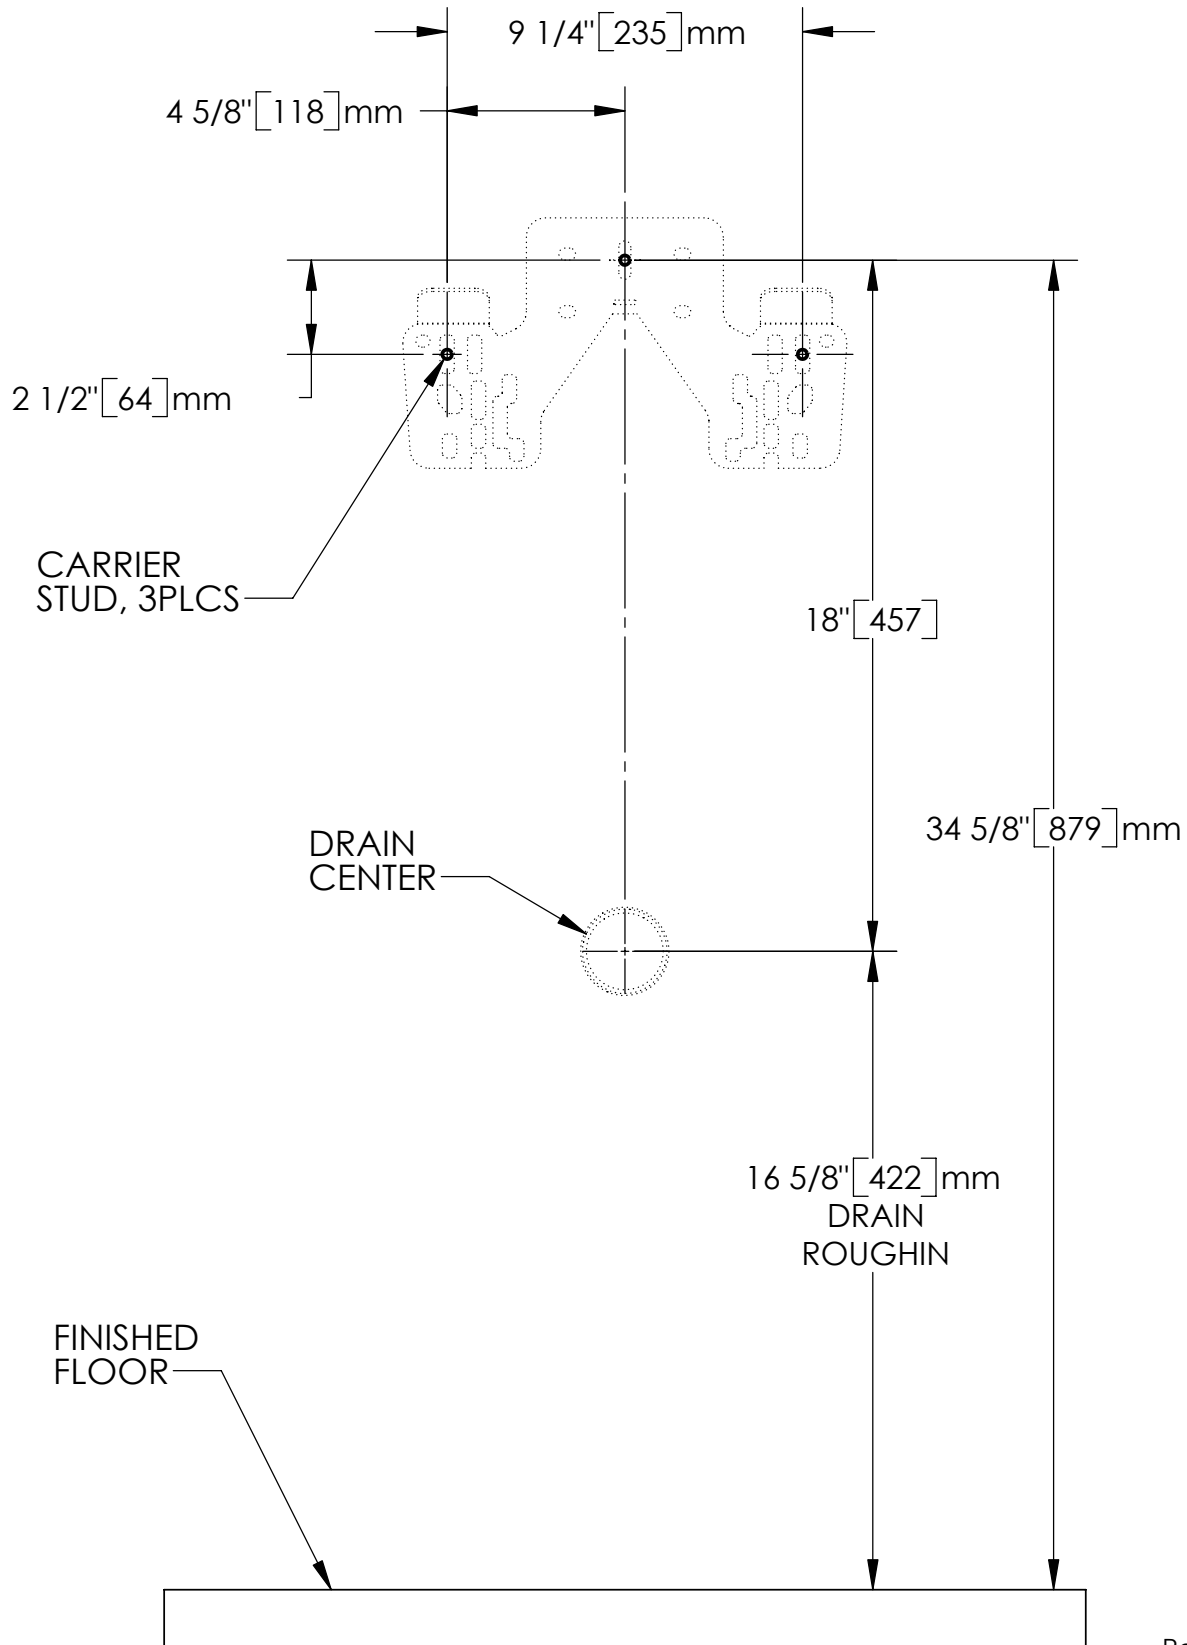

F-2000 FIXED UNI-BRACKET CARRIER STUD PLACEMENT

Note: Fractional dimensions are rounded to the nearest 1/16"
Dimensions in (mm) are rounded to the nearest 1mm

Rev. 11/1/2006

F-2000 ADA FIXED UNI-BRACKET CARRIER STUD PLACEMENT

Note: Fractional dimensions are rounded to the nearest 1/16"
Dimensions in (mm) are rounded to the nearest 1mm

Rev. 11/1/2006