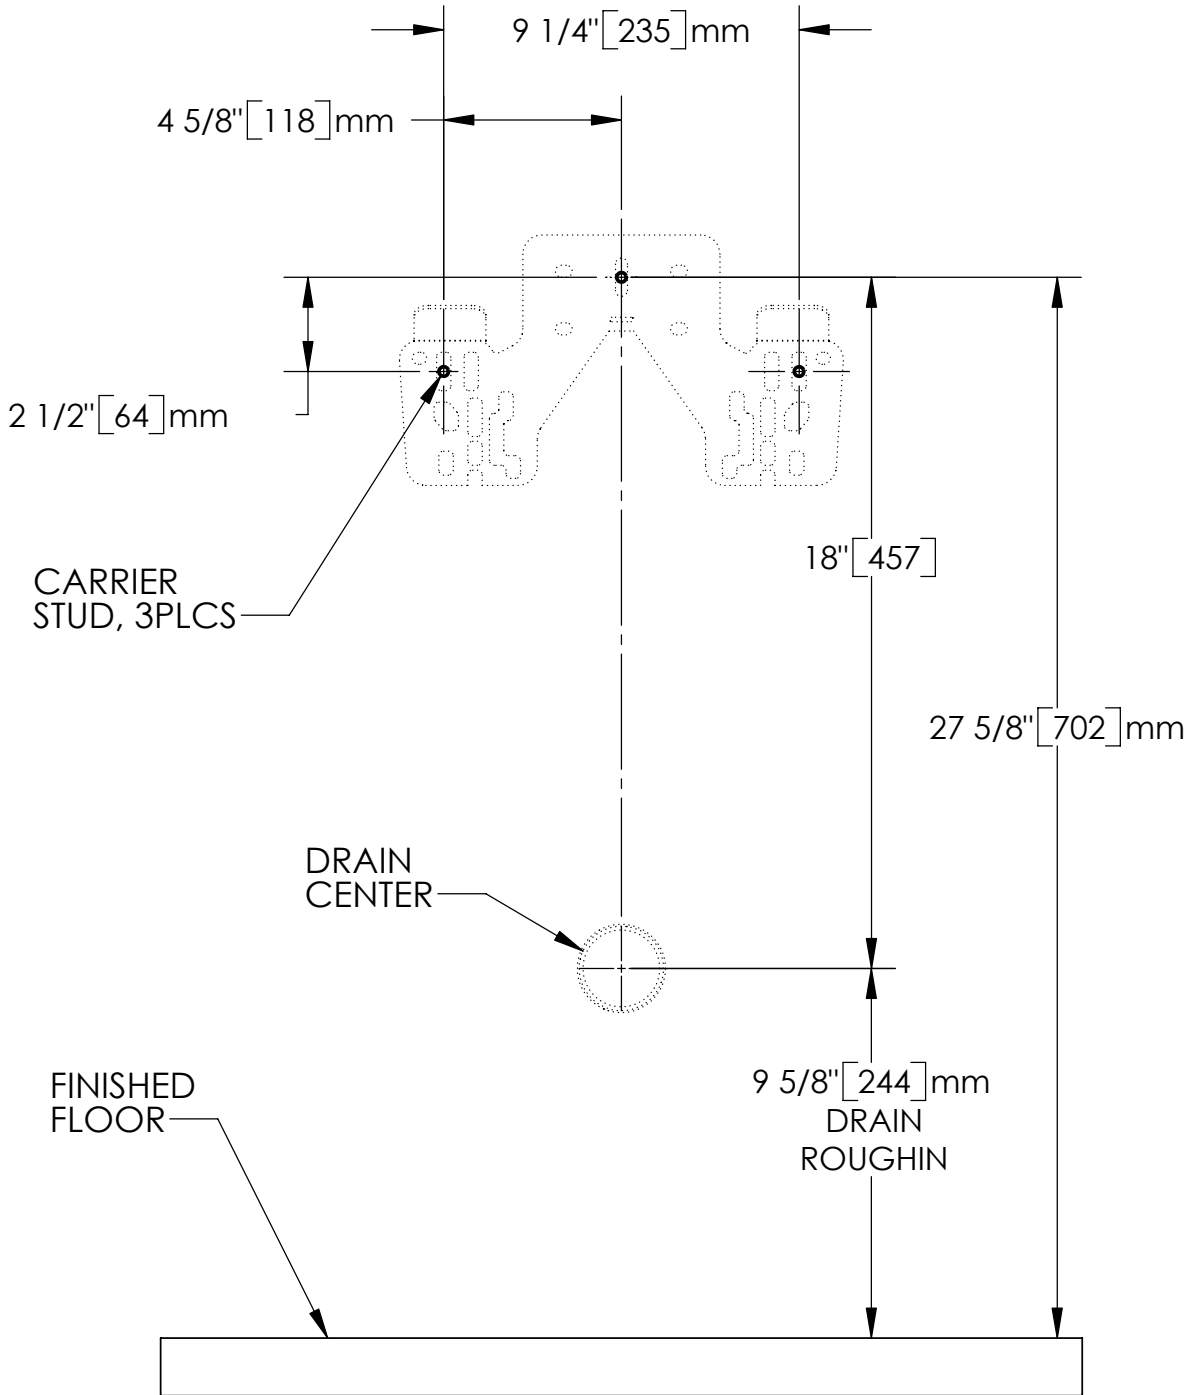

F-2000 FIXED UNI-BRACKET CARRIER STUD PLACEMENT

Note: Fractional dimensions are rounded to the nearest 1/16"
Dimensions in (mm) are rounded to the nearest 1mm

Rev. 11/1/2006

F-2000 ADA FIXED UNI-BRACKET CARRIER STUD PLACEMENT

Note: Fractional dimensions are rounded to the nearest 1/16"
Dimensions in (mm) are rounded to the nearest 1mm

Rev. 11/1/2006